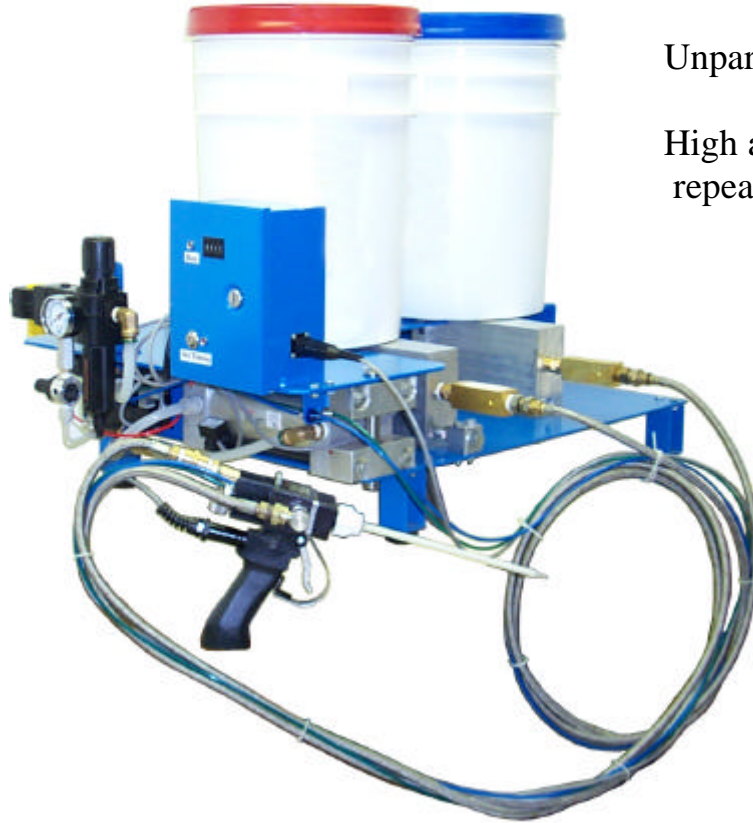

ROOK METERING EQUIPMENT

Pro Meter

Two Part Potting System

Now available with:

E-Stop

Encoder based
electronic shot size
control.

Available on

- Pro Meter (shown)
- Super E
- Perfect Flow

Unparalleled ease of use.

High accuracy and
repeatability.

A compact, yet highly capable, dispensing machine.

Delivers accurately metered material through a static mix head.

Highly accurate easy to use encoder based shot size control.

Straight forward easy to adjust operator interface. Output adjustable from 2 grams.

Easy slide ratio adjustment, ratios from 6:100 to 1:1 are available.

Will dispense out of 55-gallon drums, pressure pots or 6 gallon reservoirs.